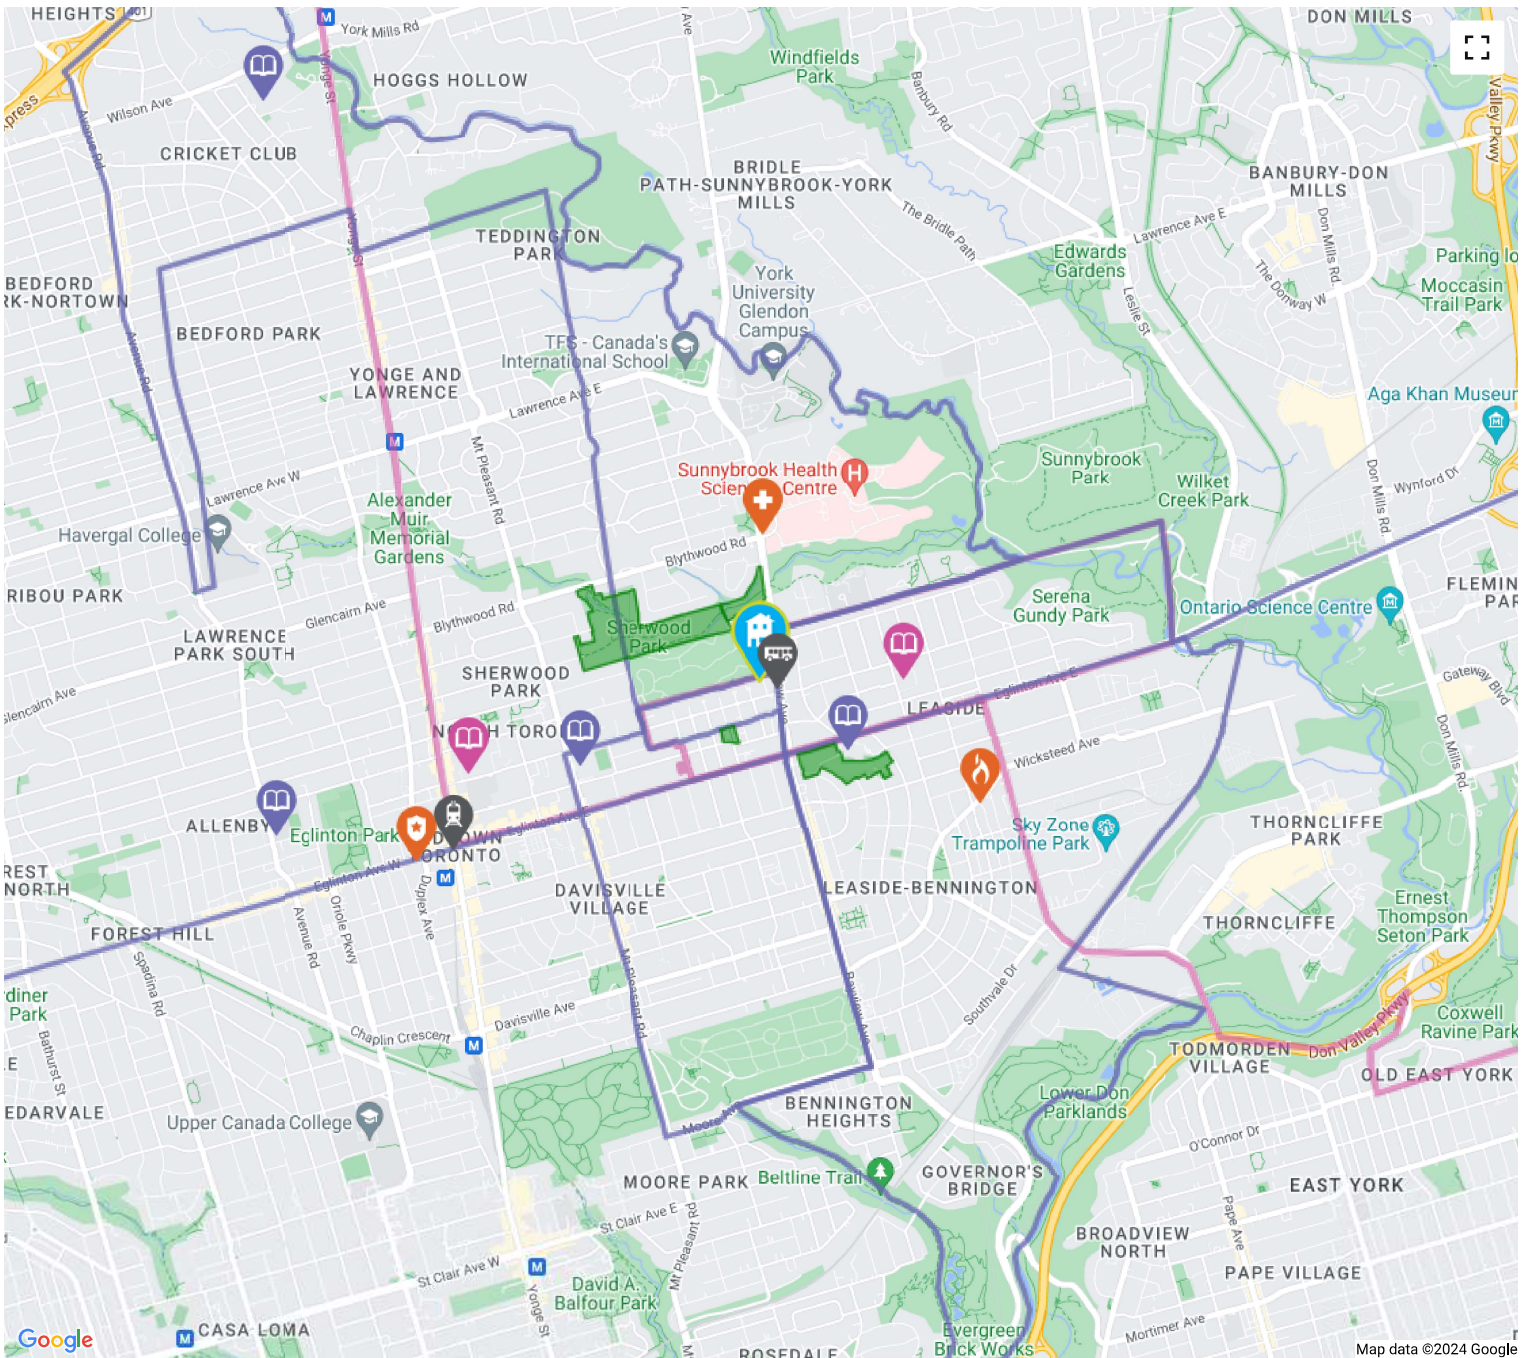

- Elementary Schools
- Middle Schools
- High Schools
- Transit
- Safety
- Elementary Attendance Zone
- Middle Attendance Zone
- High Attendance Zone
- Parks

HoodQ